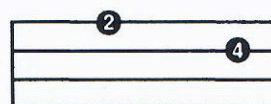

# The B Minor Chord

The notes in the B minor chord are B, D and F#.