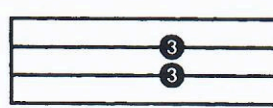

The G Chord

The notes in the G chord are G, B and D.