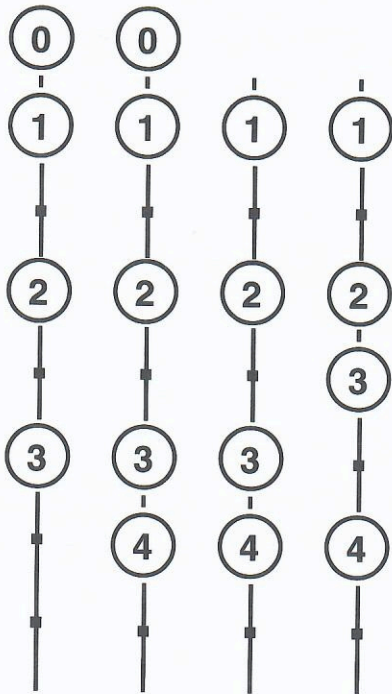

MODES OF E \flat MAJOR

E \flat Ionian

♩ = ♩.
or
♩ = ♩

E \flat Maj7

F Dorian

Fmi7

G Phrygian

Gsus(b9)